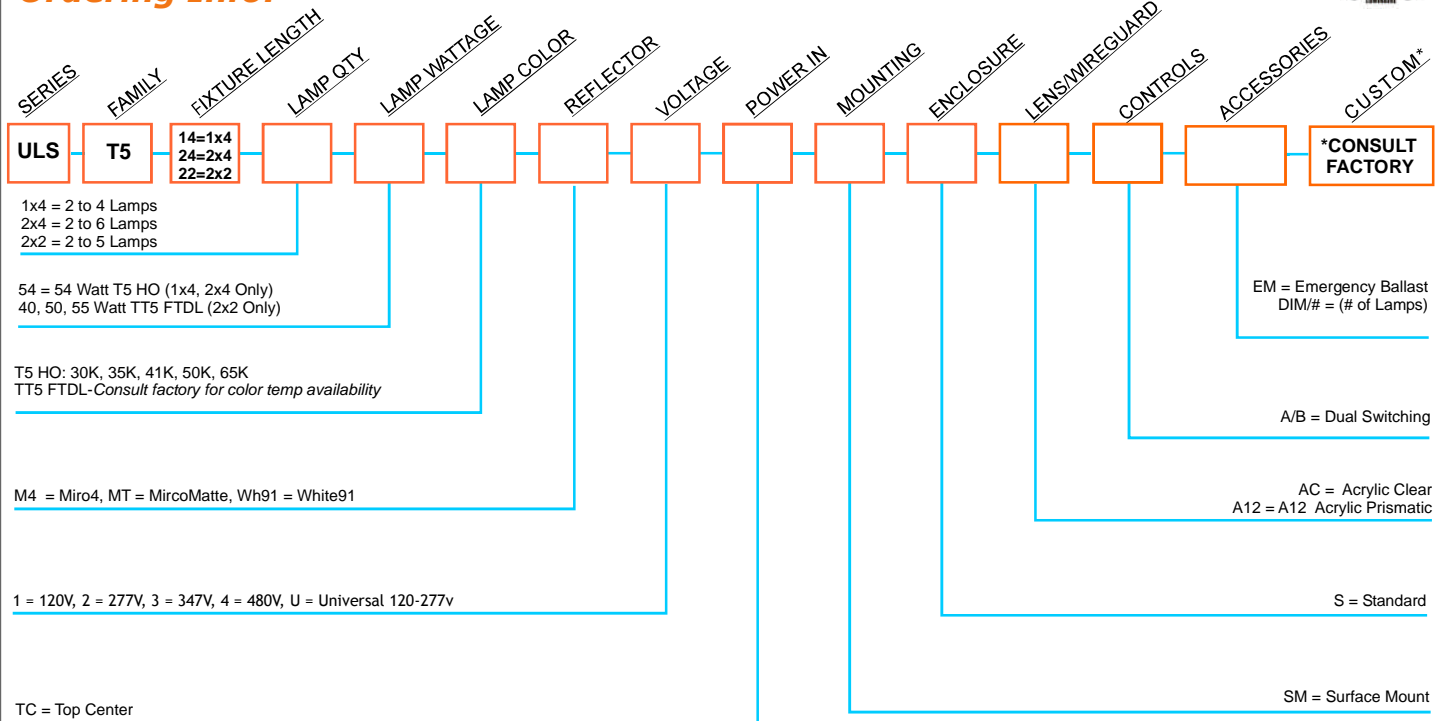

Ordering Info:

For further information, please call 530-887-1110 or email us at sales@1stsourcelight.com. We specialize in replacing all HID lighting systems with fluorescent. Contact us for a free quotation.