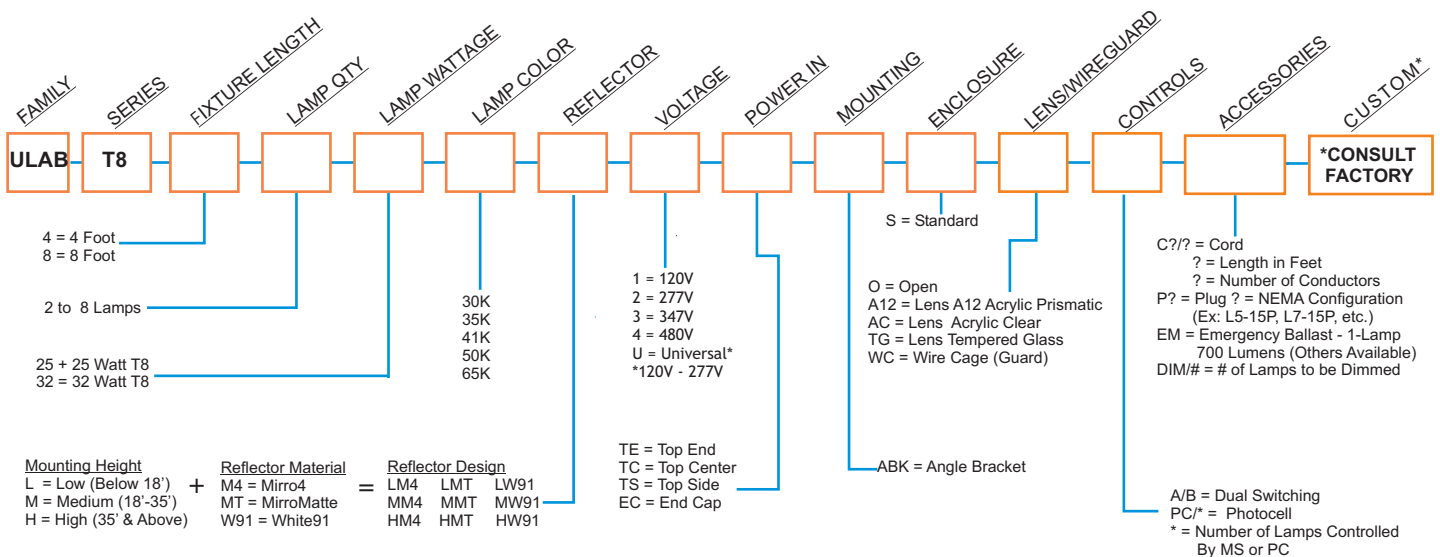

Dimensions

8 Ft 4x32 (Pictured)

Length = 96.50" Width = 10.375" Height = 11"

4 Ft 2x32

Length = 48.25" Width = 10.375" Height = 11"

Controls / Options

- **Emergency Ballast:** Specify Type
- **Dimming Ballast:** Specify # of Lamps
- **A/B Switching:** Specify # of Lamps
- **Lens Frame:** .125" Clear Acrylic, A-12 Prismatic or Tempered Glass
- **Wire Guard:** Durable 14 Gauge Steel
- **Colors :** Black Powder Coated (Custom Colors May Be Available)

Standard Cord & Plugs

NEMA 5-15P = 120V Plug
NEMA L5-15P = 120V Twistlock
NEMA L7-15P = 277V Twistlock
NEMA L7-20P = 277V Twistlock
Standard SO cord length 3-6 ft

For further information, please call 530-887-1110 or email us at sales@1stsourcelight.com. We specialize in replacing all HID lighting systems with fluorescent. Contact us for a free quotation.