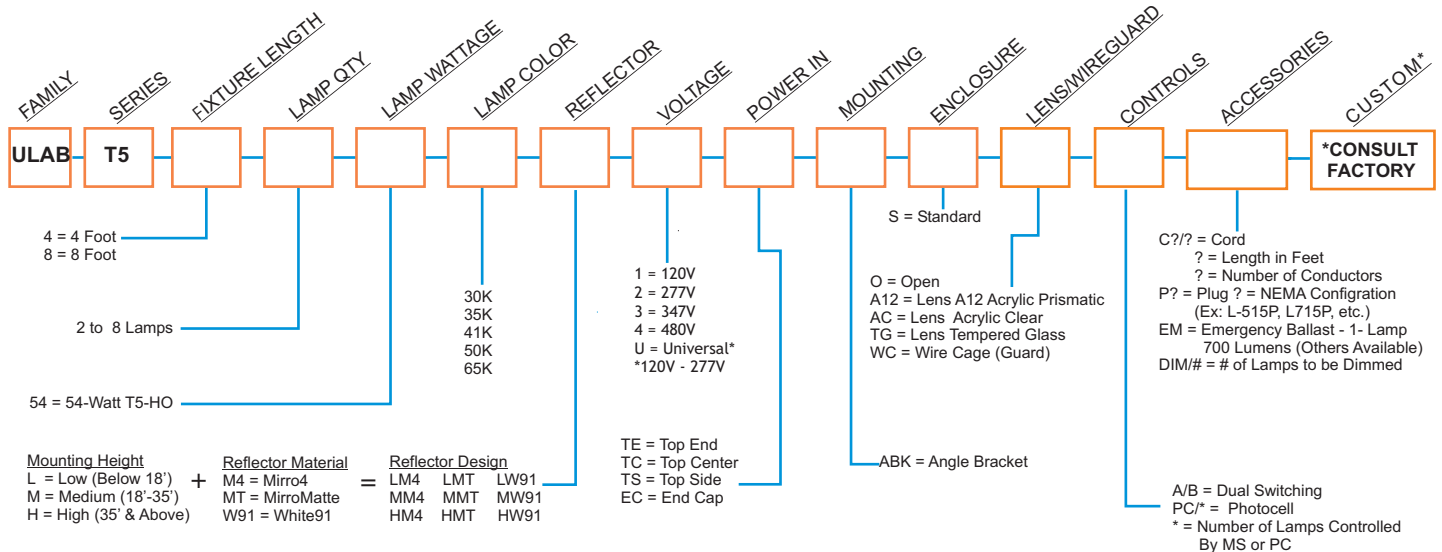

For further information, please call 530-887-1110 or email us at sales@1stsourcelight.com. We specialize in replacing all HID lighting systems with fluorescent. Contact us for a free quotation.